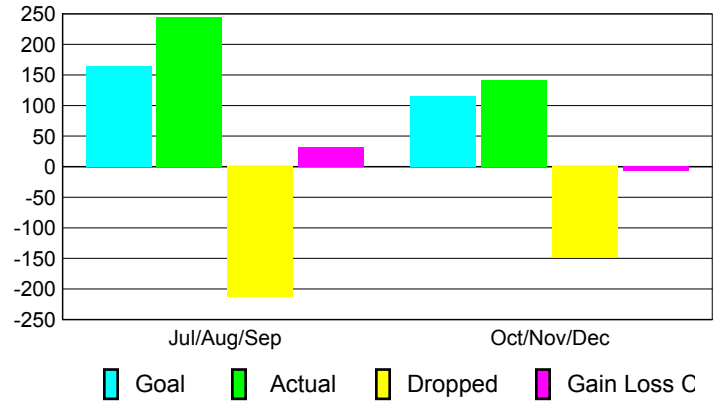

Membership Results 2010-2011

Goal, New, Dropped, Gain/Loss