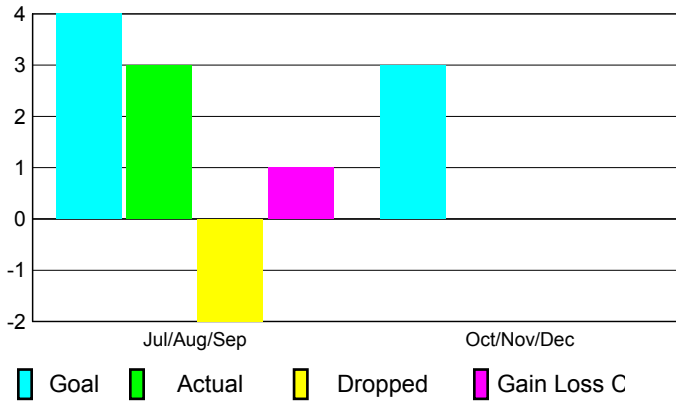

2010-2011 GMT Reports for District (or Undistricted) **District 354 E**

GMT: KWANG-SOO JANG

Location: REPUBLIC OF KOREA

GMT CA: 5

CLUBS

**Club Results
2010-2011**

**Clubs
2009-2010**

Month	New Club	Actual New	Actual Dropped	Gain/Loss of	Gain/Loss of
	Goal	Clubs	Clubs	Clubs	Clubs
Jul/Aug/Sep	4	3	-2	1	0
Oct/Nov/Dec	3	0	0	0	0
Totals	7	3	-2	1	0

Club Results 2010-2011

Goal, New, Dropped, Gain/Loss

Comparison of Club Gain/Loss

Current Year Compared to the Previous Year

YTD Status Quo Clubs 2010-2011

Status Quo Clubs Compared to Status Quo Members

MEMBERSHIP