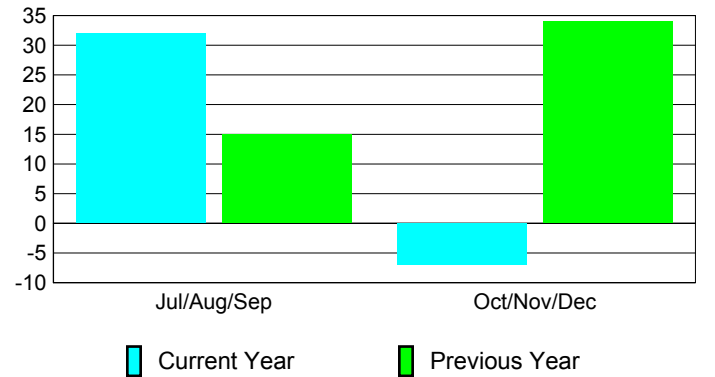

**Membership Results
2010-2011**

**Membership
2009-2010**

Month	Net Memb	Actual New	Actual Dropped	Gain/Loss of	Gain/Loss of
	Goal	Memb	Memb	Memb	Memb
Jul/Aug/Sep	165	245	-213	32	15
Oct/Nov/Dec	116	141	-148	-7	34
Totals	281	386	-361	25	49

Membership Results 2010-2011

Goal, New, Dropped, Gain/Loss

Comparison of Membership Gain/Loss

Current Year Compared to the Previous Year

Gender Comparison 2010-2011